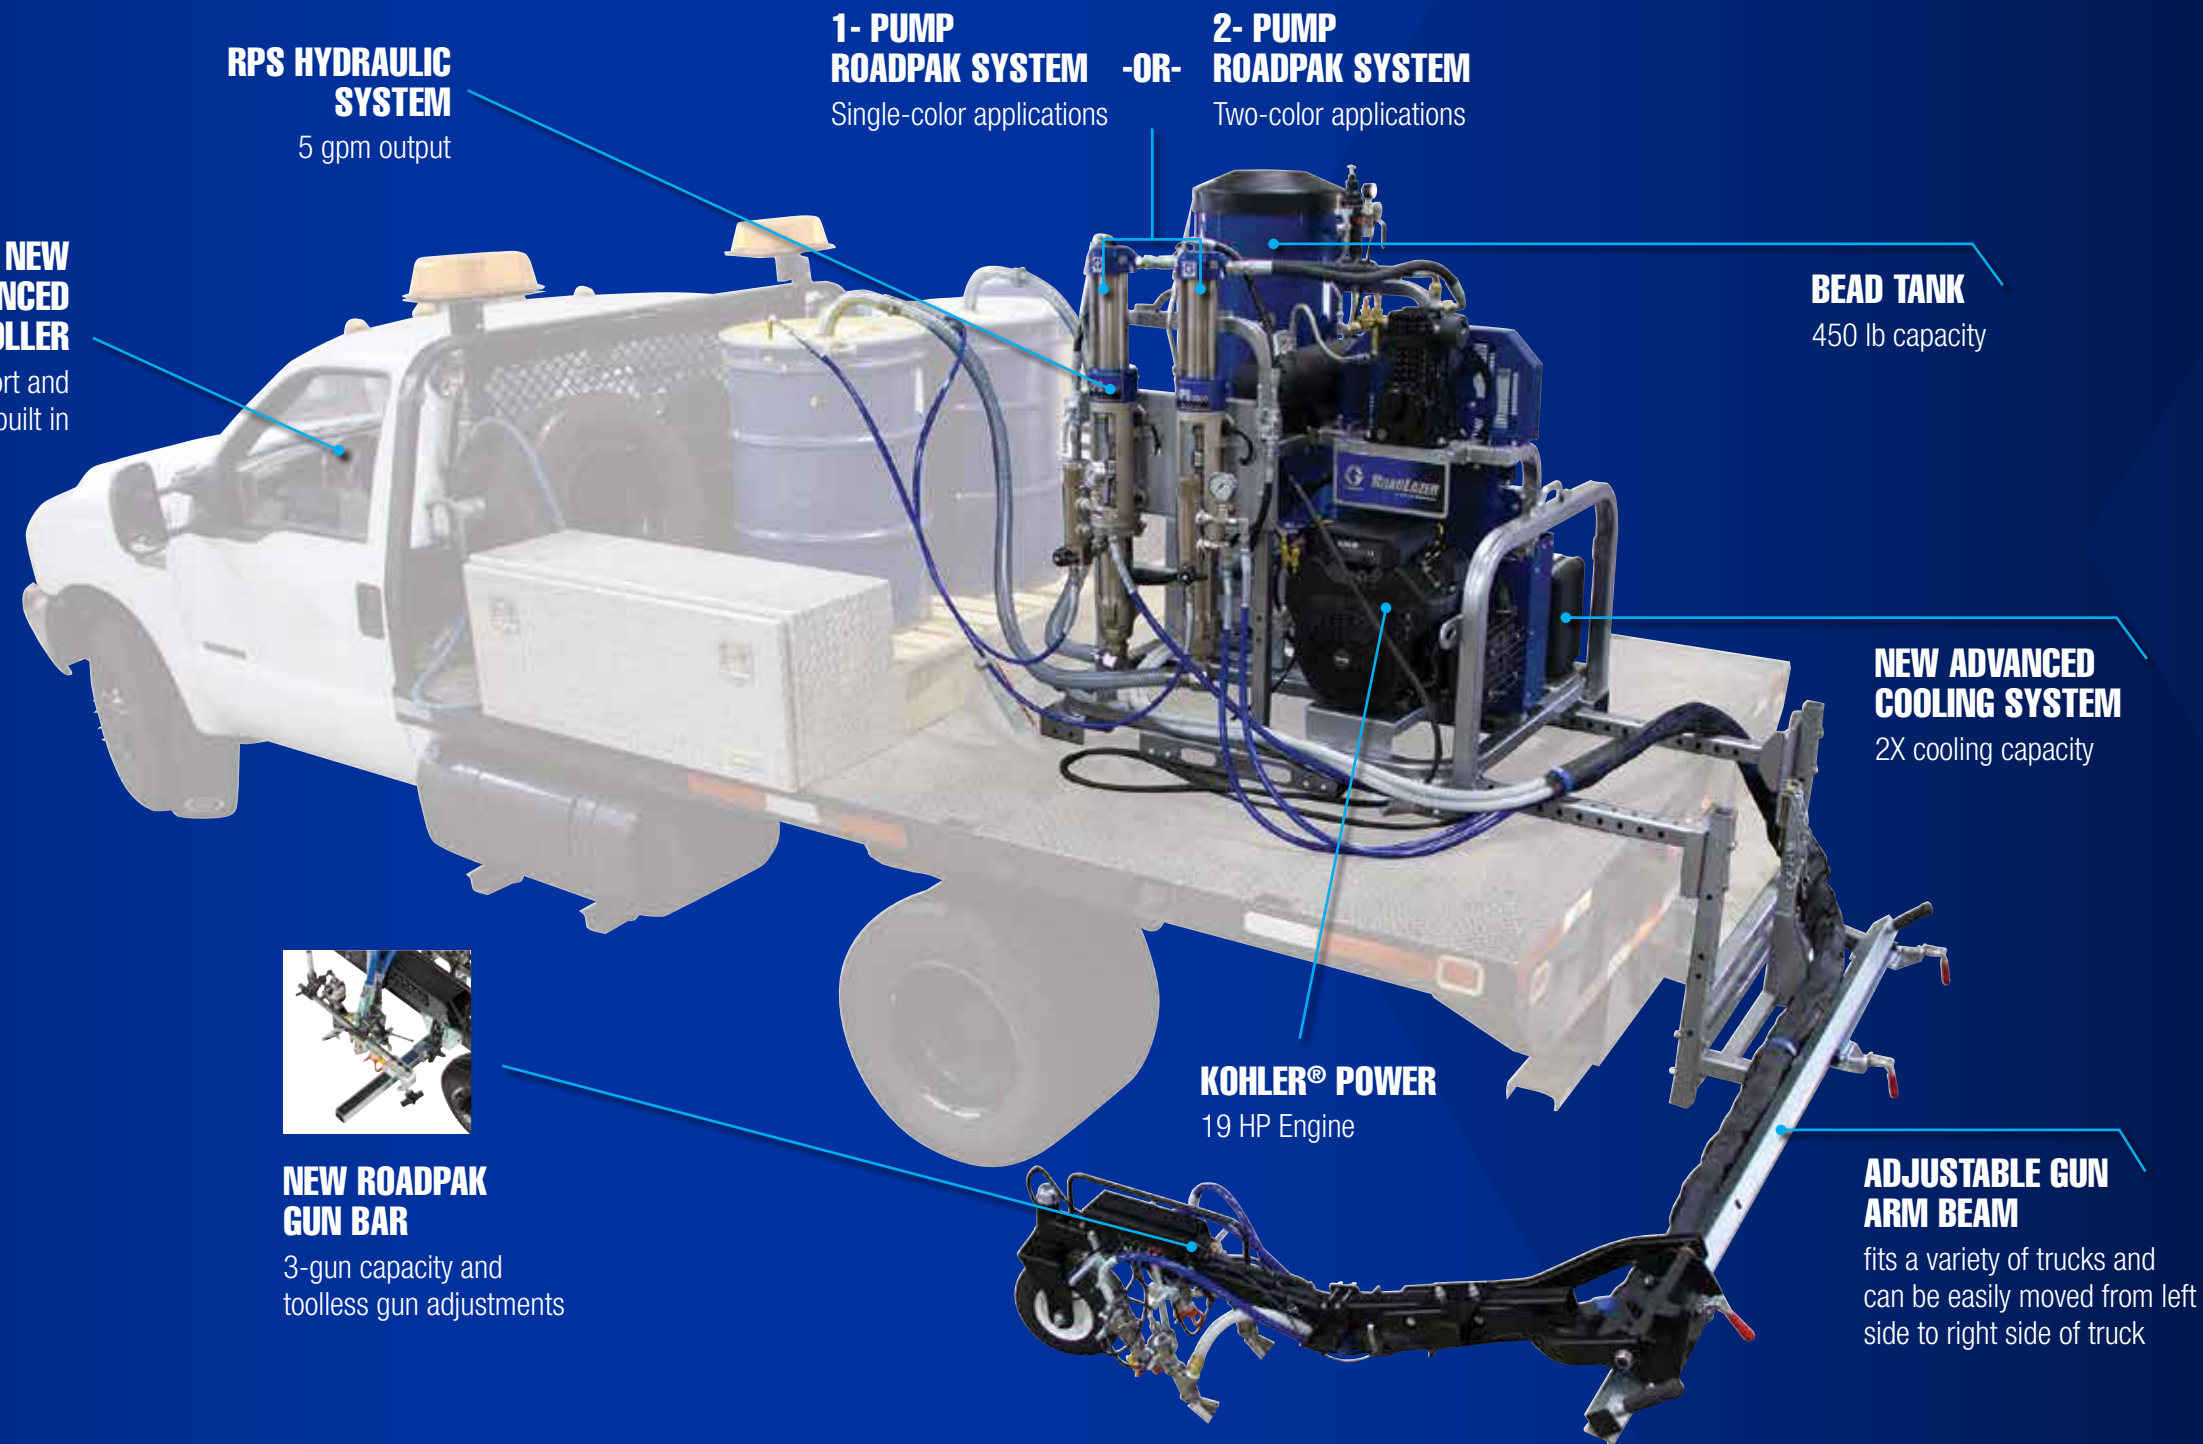

Higher Output

- 10 gpm system supports 5+ guns
- High-capacity 1,350 lb bead tank

PATENT PENDING

MORE ACCURATE LINES

Steerable Carriage

- Joystick controller and variable speed adjustment
- Driver can focus on the road while a second operator focuses on striping

PATENT PENDING

5+ GUN CAPACITY

RoadPak HD Gun Bar

- 5 spray guns/5 bead guns
- EasyMark™ system allows for quick movement of guns

EASIER, LASER-STRAIGHT LINES

LazerGuide™ 3000 Long-Line Laser

- Improve productivity and accuracy on long-line applications
- Extend reference point up to 30 feet—not possible with a mechanical pointer
- Just line it up and go

With its modular design, the Graco RoadLazer RoadPak System is designed to be as easy to use as a walk-behind striper. The RoadPak System's high productivity means that you can stripe with high production speeds normally only found on Long-Line trucks.

Also available as a Tow-Behind System

ROADPAK HD SYSTEM

HIGH-OUTPUT AIRPORT SOLUTION

Graco took the RoadPak to a whole new level with the RoadPak HD. With double the output and the ability to stripe with 5 or more guns, this is a high-productivity striping machine. Along with these performance improvements, there are also many other upgrades that will increase your productivity while increasing your line accuracy.