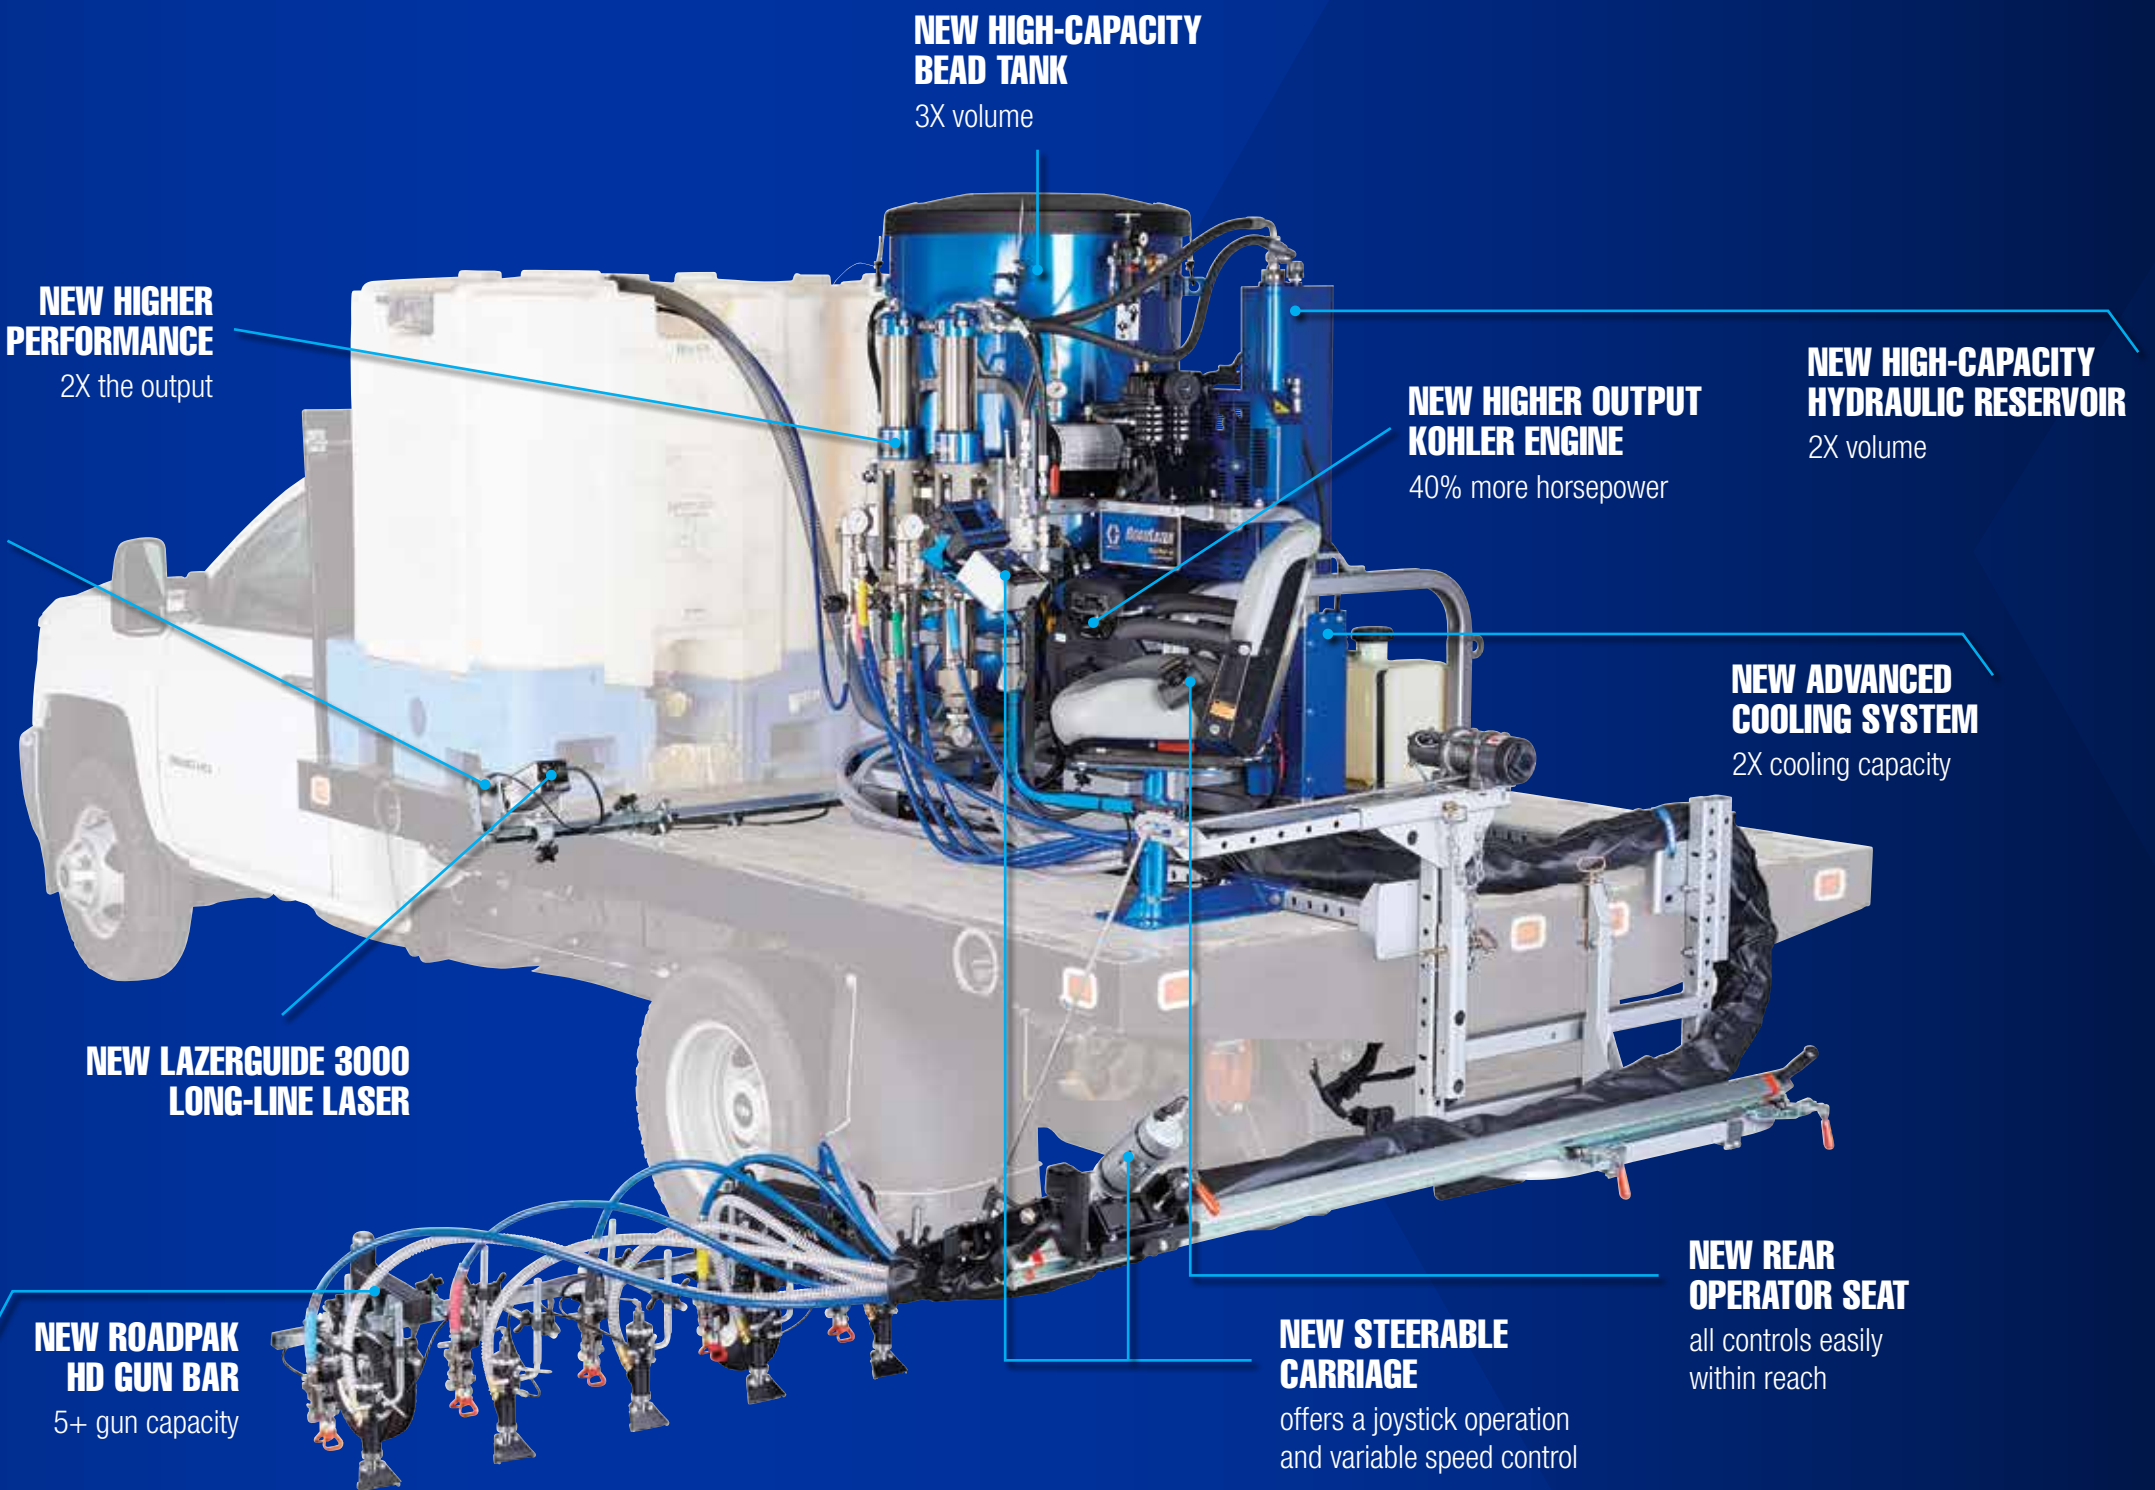

Higher Output

- 10 gpm system supports 5+ guns
- High-capacity 1,350 lb bead tank

PATENT PENDING

MORE ACCURATE LINES

Steerable Carriage

- Joystick controller and variable speed adjustment
- Driver can focus on the road while a second operator focuses on striping

PATENT PENDING

5+ GUN CAPACITY

RoadPak HD Gun Bar

- 5 spray guns/5 bead guns
- EasyMark™ system allows for quick movement of guns

EASIER, LASER-STRAIGHT LINES

LazerGuide™ 3000 Long-Line Laser

- Improve productivity and accuracy on long-line applications
- Extend reference point up to 30 feet—not possible with a mechanical pointer
- Just line it up and go

With its modular design, the Graco RoadLazer RoadPak System is designed to be as easy to use as a walk-behind striper. The RoadPak System's high productivity means that you can stripe with high production speeds normally only found on Long-Line trucks.

Also available as a Tow-Behind System

ROADPAK HD SYSTEM

HIGH-OUTPUT AIRPORT SOLUTION

Graco took the RoadPak to a whole new level with the RoadPak HD. With double the output and the ability to stripe with 5 or more guns, this is a high-productivity striping machine. Along with these performance improvements, there are also many other upgrades that will increase your productivity while increasing your line accuracy.