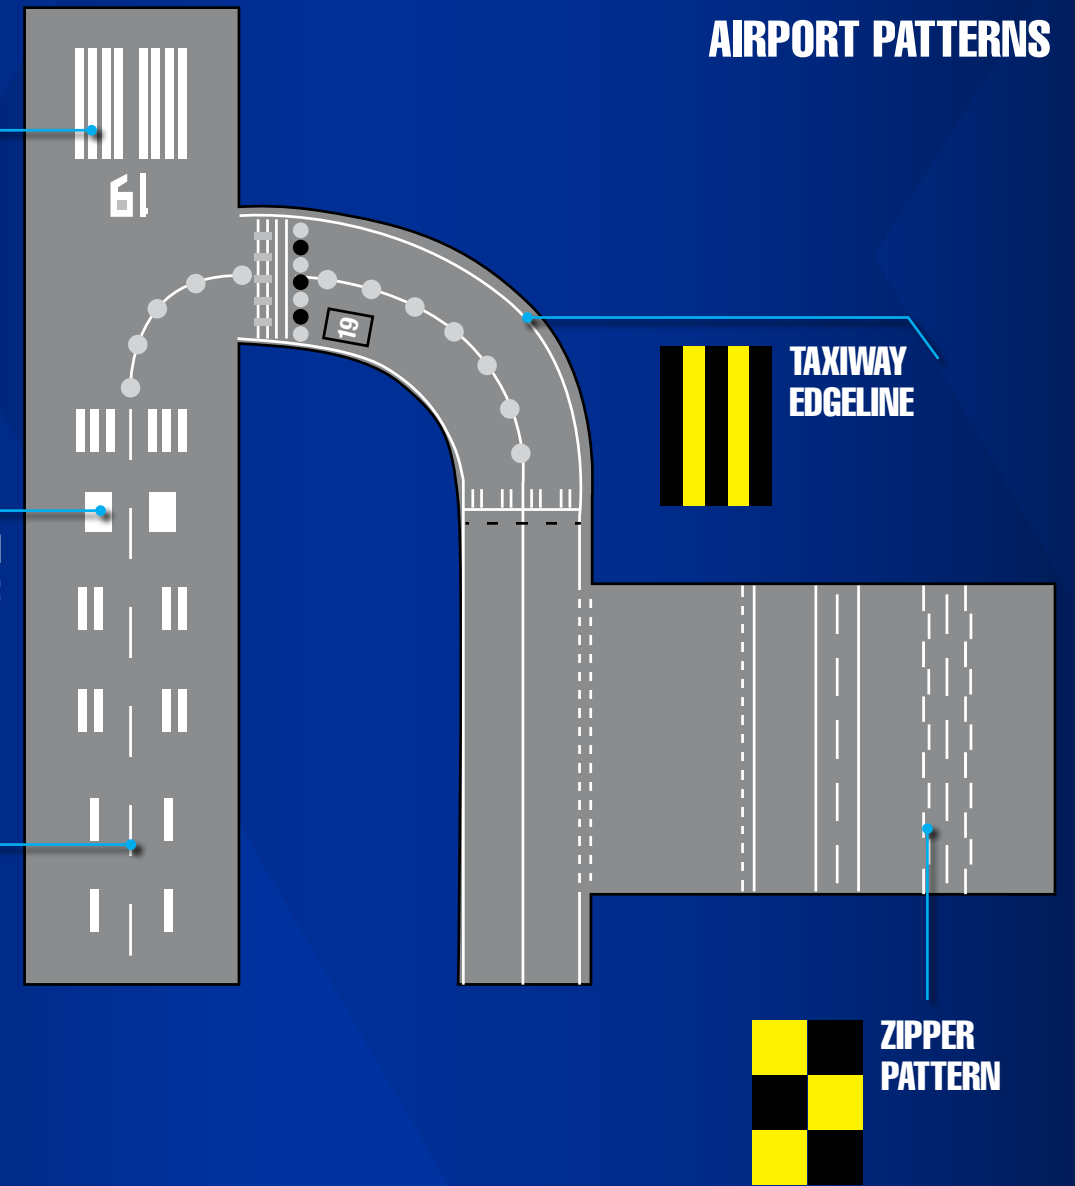

Highway Centerlines

Highway Centerlines w/ Reflective Markers

Marker Layout

Interstate Lane Markings w/ Shadow Lines

AIRPORT PATTERNS

THRESHOLD

TOUCHDOWN BLOCKS

RUNWAY CENTERLINES

TAXIWAY EDGELINE

ZIPPER PATTERN

ROADLAZER ROADPAK

20 READY-TO-STRIPE SYSTEMS

Select the right preconfigured system for your jobs — now and in the future. With the modular design of the RoadPak System, you can be assured of fast installation of your new striping system. Plus, with the plug- and play-style connections, you'll see just how easy we've made it to install.