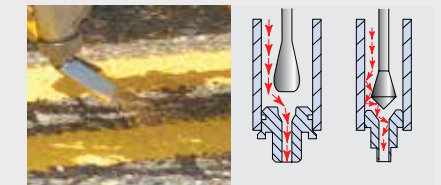

EasyMark™ Gun Adjustment System

- 100% toolless system for quick adjustments
- Guide market system for easy gun alignment

DELIVER MORE ACCURATE LINES

Rear Seat with Steerable Carriage

- Joystick controller and variable speed adjustment
- Allows driver to focus on the road while a second operator focuses on striping

CRISP STARTS AND STOPS EVERY TIME

Double Acting Paint Spray Gun

- Perfectly synchronized double line striping
- Air-assisted shutoff ensures crisp drip-free results

COMPLETE BEAD COVERAGE

Double Acting Bead Guns

- Fully covers the paint line with beads
- Start and stop lines are matched
- 0-40 lb per minute

Graco offers a teardrop needle design so beads flow smoothly around the needle surface, limiting turbulence (bead chatter) within the gun for extended life.