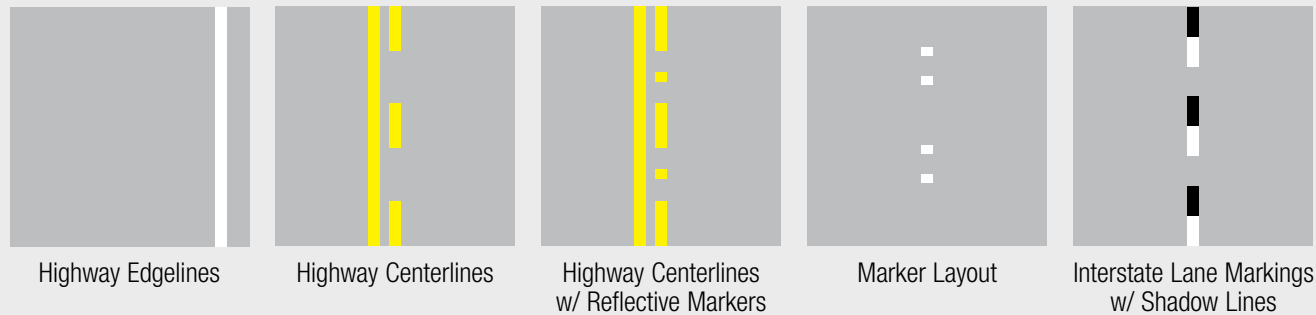

- A worn tip uses more paint
- Produces uneven coverage and inconsistent mil build
- Reduces production efficiency
- Results in poor, imperfect lines

ROADPAK ADVANCED CONTROLLER

FAST SETUP, SIMPLE OPERATION

QUICK GUN ACTIVATION AND CONTROL

5-Gun Toggle Control

- Individual toggle switches provide independent control of each gun
- Spend less time setting up and more time putting down lines

ROAD MARKINGS

Highway Edgelines